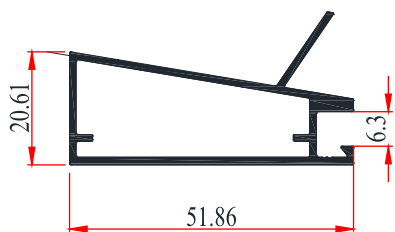

BLACK AND GOLDEN MAT COLORS

PRF-30609

1002 A1

1002 A3