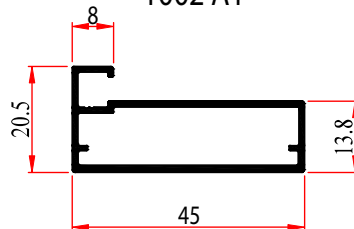

BLACK AND GOLDEN MAT COLORS

PRF-30609

1002 A1

1002 A3